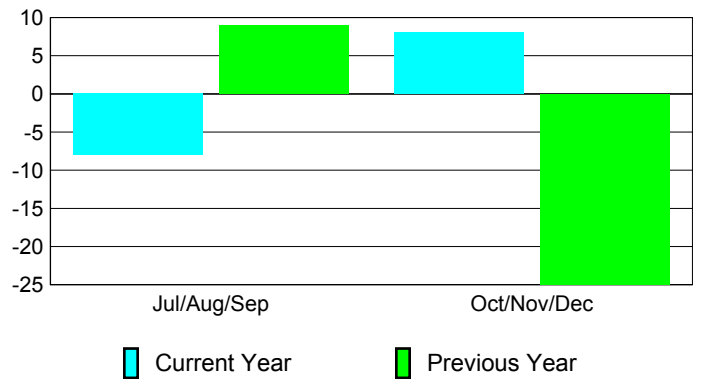

Comparison of Membership Gain/Loss

Current Year Compared to the Previous Year